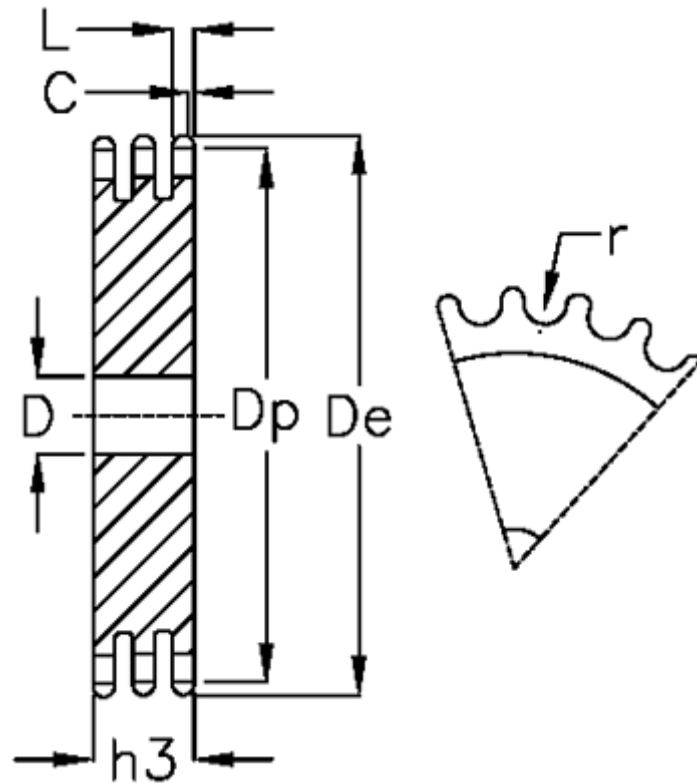

Article number: 616023005070

Description: Plate wheel 08 B-3 Z=70 triplex

## Measures

C	= 1
D	= 25
De	= 289
Dp	= 283.07
For chain size	= 1/2 x 5/16
For chain type	= 08 B-3
h3	= 34.9
L	= 7

Number of teeth	= 70
r	= 8.51